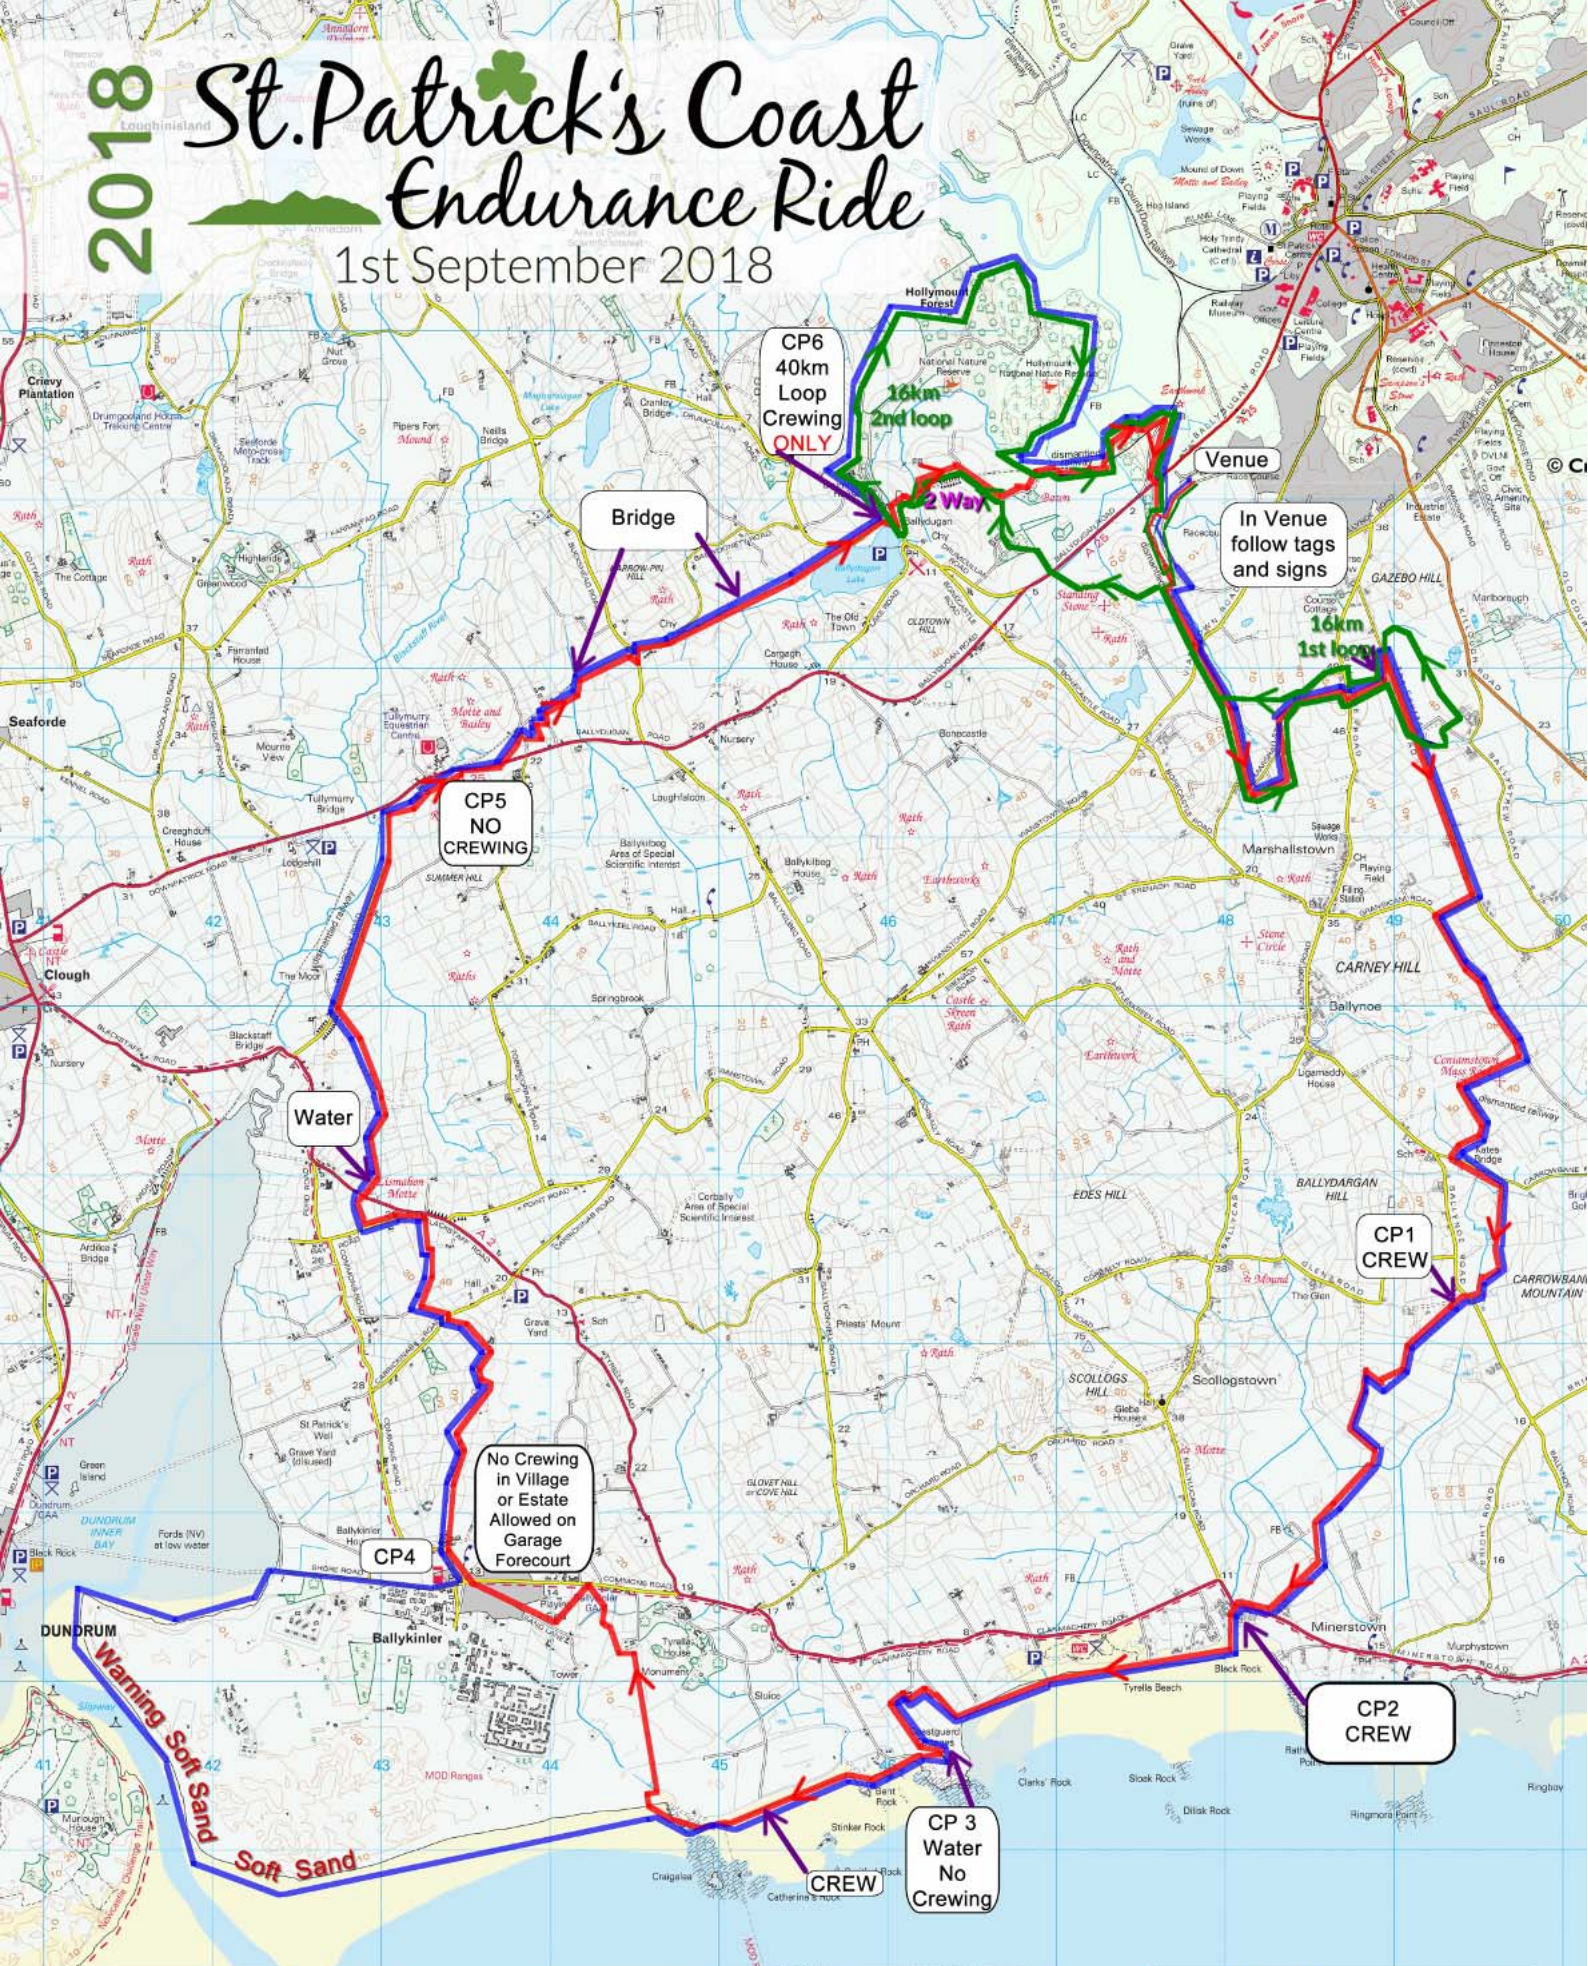

2018

St. Patrick's Coast Endurance Ride

1st September 2018

Map Only

- 40km
- 32km
- 16km

Actual Route Markings to follow:

- Blue line means do not cross
- Route - Clockwise
- Junctions will be marked
- Warnings & Cautions

- 80km - Blue x 2
- 64km - Red + Red
- 48km - Red + Green
- 40km - Blue
- 32km - Red
- 16km - Green
- CP = Check Point
- Crew = Crew Point